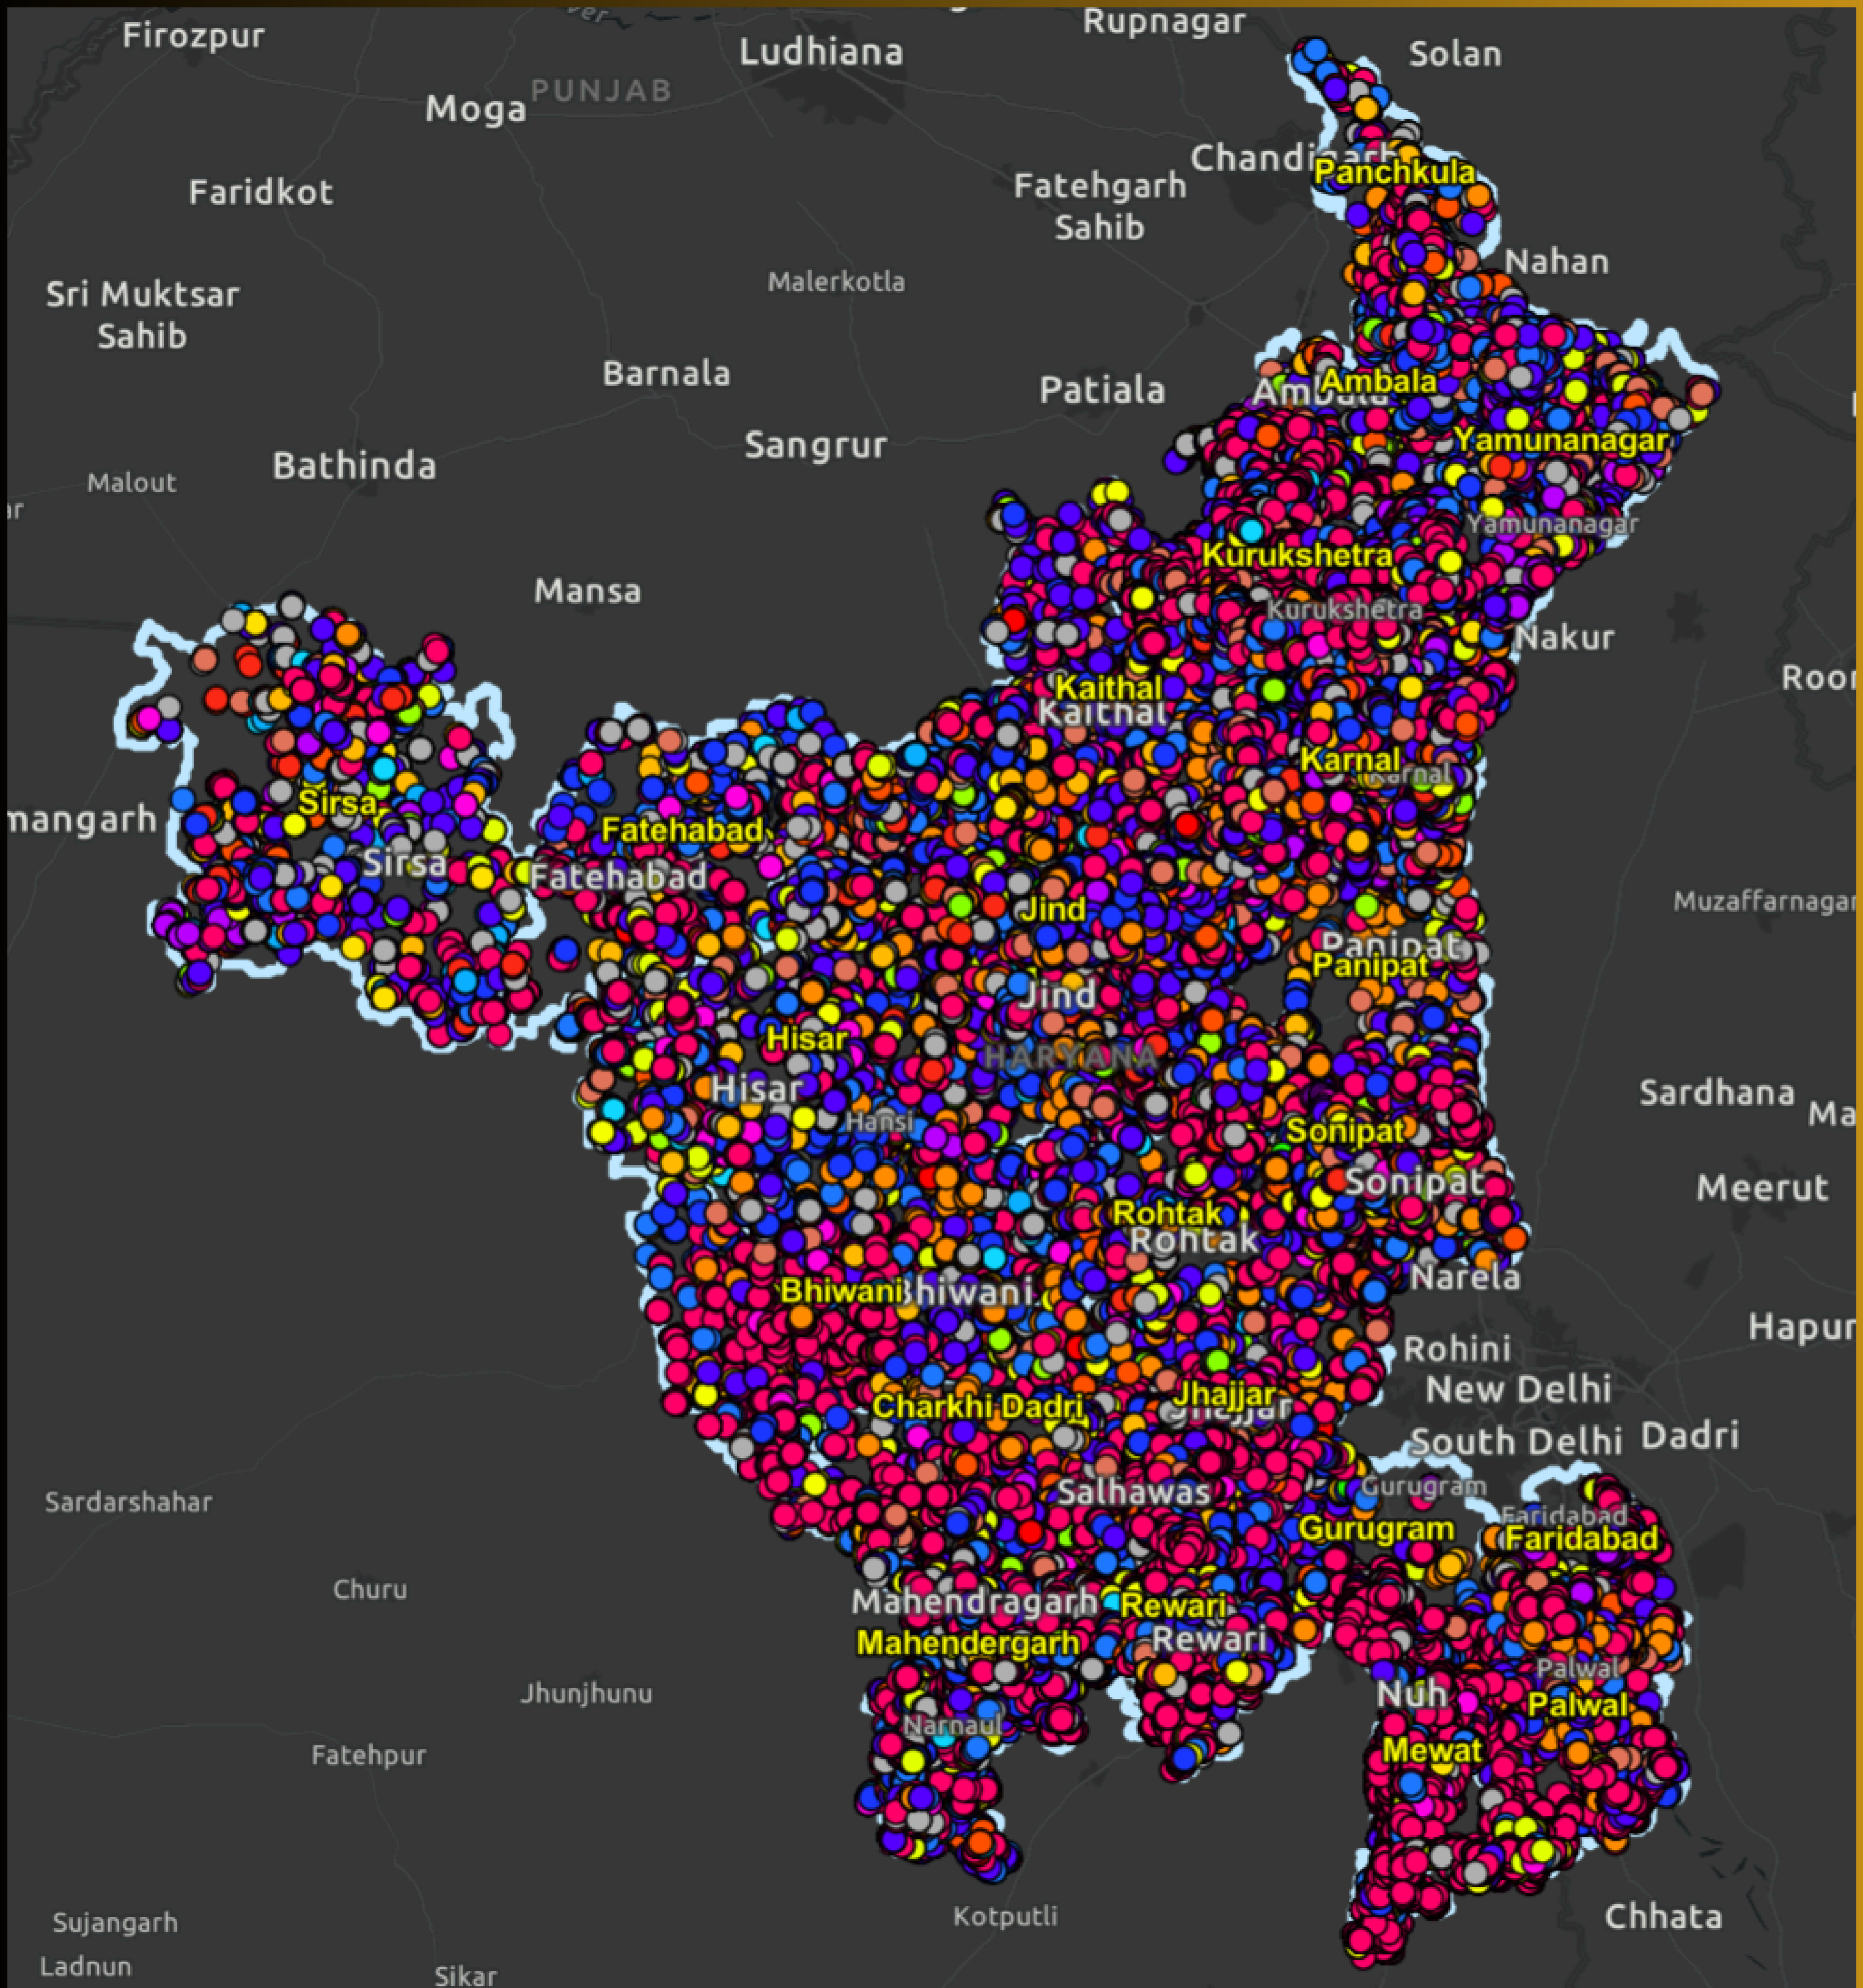

Mapping of Panchayat Assets in Haryana

Panchayat Asset Dashboard Available At:

<https://hsac.ggm.in/portal/apps/dashboards/7a94b2b79f4d4238adf85f759d578592>

Mapping of Panchayat Assets in Haryana

Benefits

The benefits of Panchayat Asset Mapping are:

- Promotes Transparency and Accountability: The platform is accessible to citizens, fostering social audit and unprecedented transparency.
- Optimizes Resource Allocation: It empowers state and district administrations to optimize resource allocation and monitor development projects.
- Enables Data-Driven Planning: The state moves from a siloed, schematic model to a transparent, evidence-based, and data-driven planning model.
- Ensures Equitable Development: It helps identify regional disparities and ensures balanced socio-economic development across all 22 districts.
- Creates a Unified Platform: It systematically maps all government assets, natural resources, and Panchayat/ULB finances across the state to create a unified Geospatial and Fiscal Governance Platform.

Utilization in G-Governance:

Panchayat Asset Mapping is used in G-Governance by:

- Creating a Unified Platform: It systematically maps all government assets, natural resources, and finances to establish a single Geospatial and Fiscal Governance Platform.
- Enabling Data-Driven Planning
- Optimizing Resource Allocation: It empowers the administration to efficiently allocate resources and monitor development projects.
- Promoting Transparency and Accountability: It is accessible to citizens through a public portal, allowing for social audit and greater transparency in governance.
- Ensuring Equitable Development: It helps identify regional disparities to ensure balanced socio-economic development.