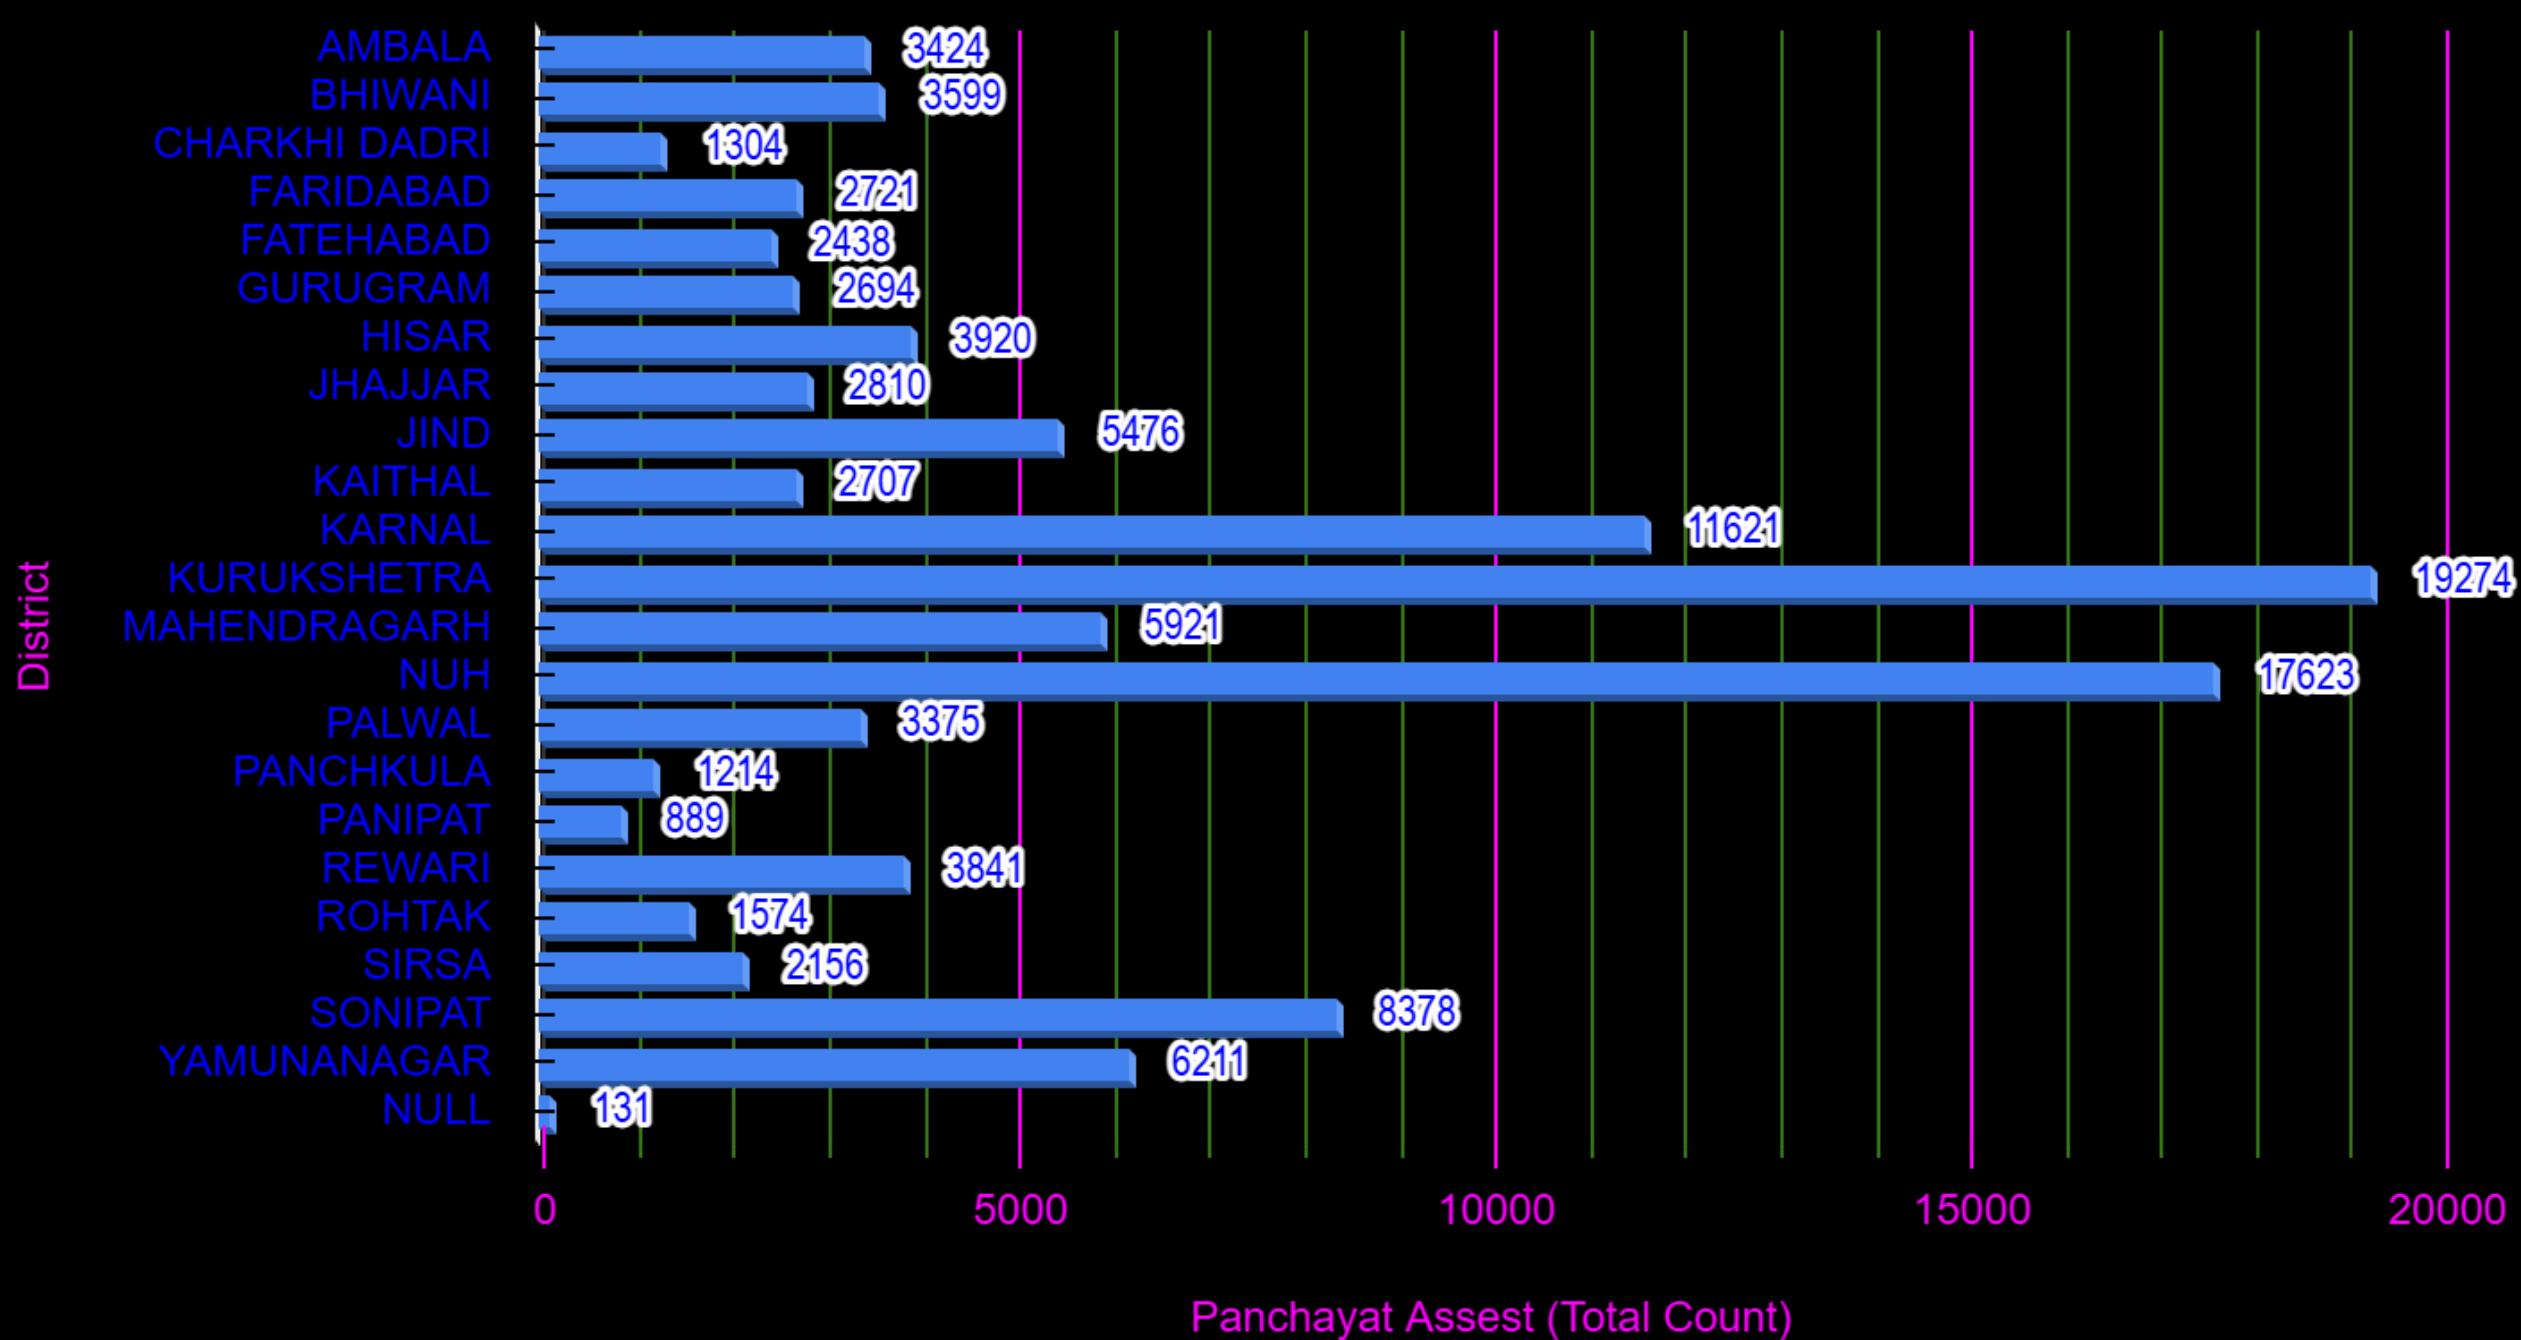

Utilization in G-Governance:

Panchayat Asset Mapping is used in G-Governance by:

- Creating a Unified Platform: It systematically maps all government assets, natural resources, and finances to establish a single Geospatial and Fiscal Governance Platform.
- Enabling Data-Driven Planning
- Optimizing Resource Allocation: It empowers the administration to efficiently allocate resources and monitor development projects.
- Promoting Transparency and Accountability: It is accessible to citizens through a public portal, allowing for social audit and greater transparency in governance.
- Ensuring Equitable Development: It helps identify regional disparities to ensure balanced socio-economic development.

Panchayat Assest (Total Count) vs. District

Legend

Panchayat Assets (New)

Asset Type Name

- Anganwadi
- BC Chaupal
- Bus Queue Shelter
- Community Center
- General Chaupal
- Gram Sachivalaya
- Gym
- Kabristan
- Library
- Mahila Sanskriti Kendra
- Old Age Home
- Panchayat Ghar
- Patwar Bhawan
- Rajiv Gandhi Seva Kendra
- Religious Place
- SC Chaupal
- Shamshan Ghat
- Solar Light Pole
- Sports Stadium
- Street
- Women Chaupal
- others